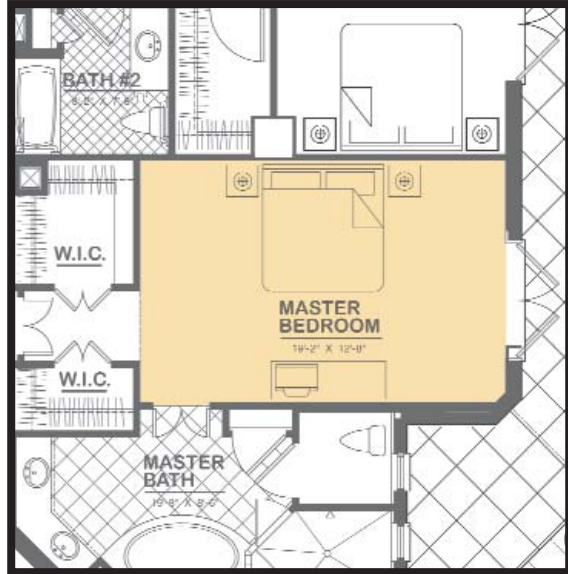

# Sage Palm • Floors 2 - 4

Sq. Footage	Flr. 2	Flrs. 3-4
Living Area	2,226	2,226
Balcony	659	296
Total	2,885	2,522

Master Bedroom for Floors 2 - 4:  
15'- 10" x 12'- 8" or 19'- 2" x 12'- 8" (inset)

*Palma Bella*