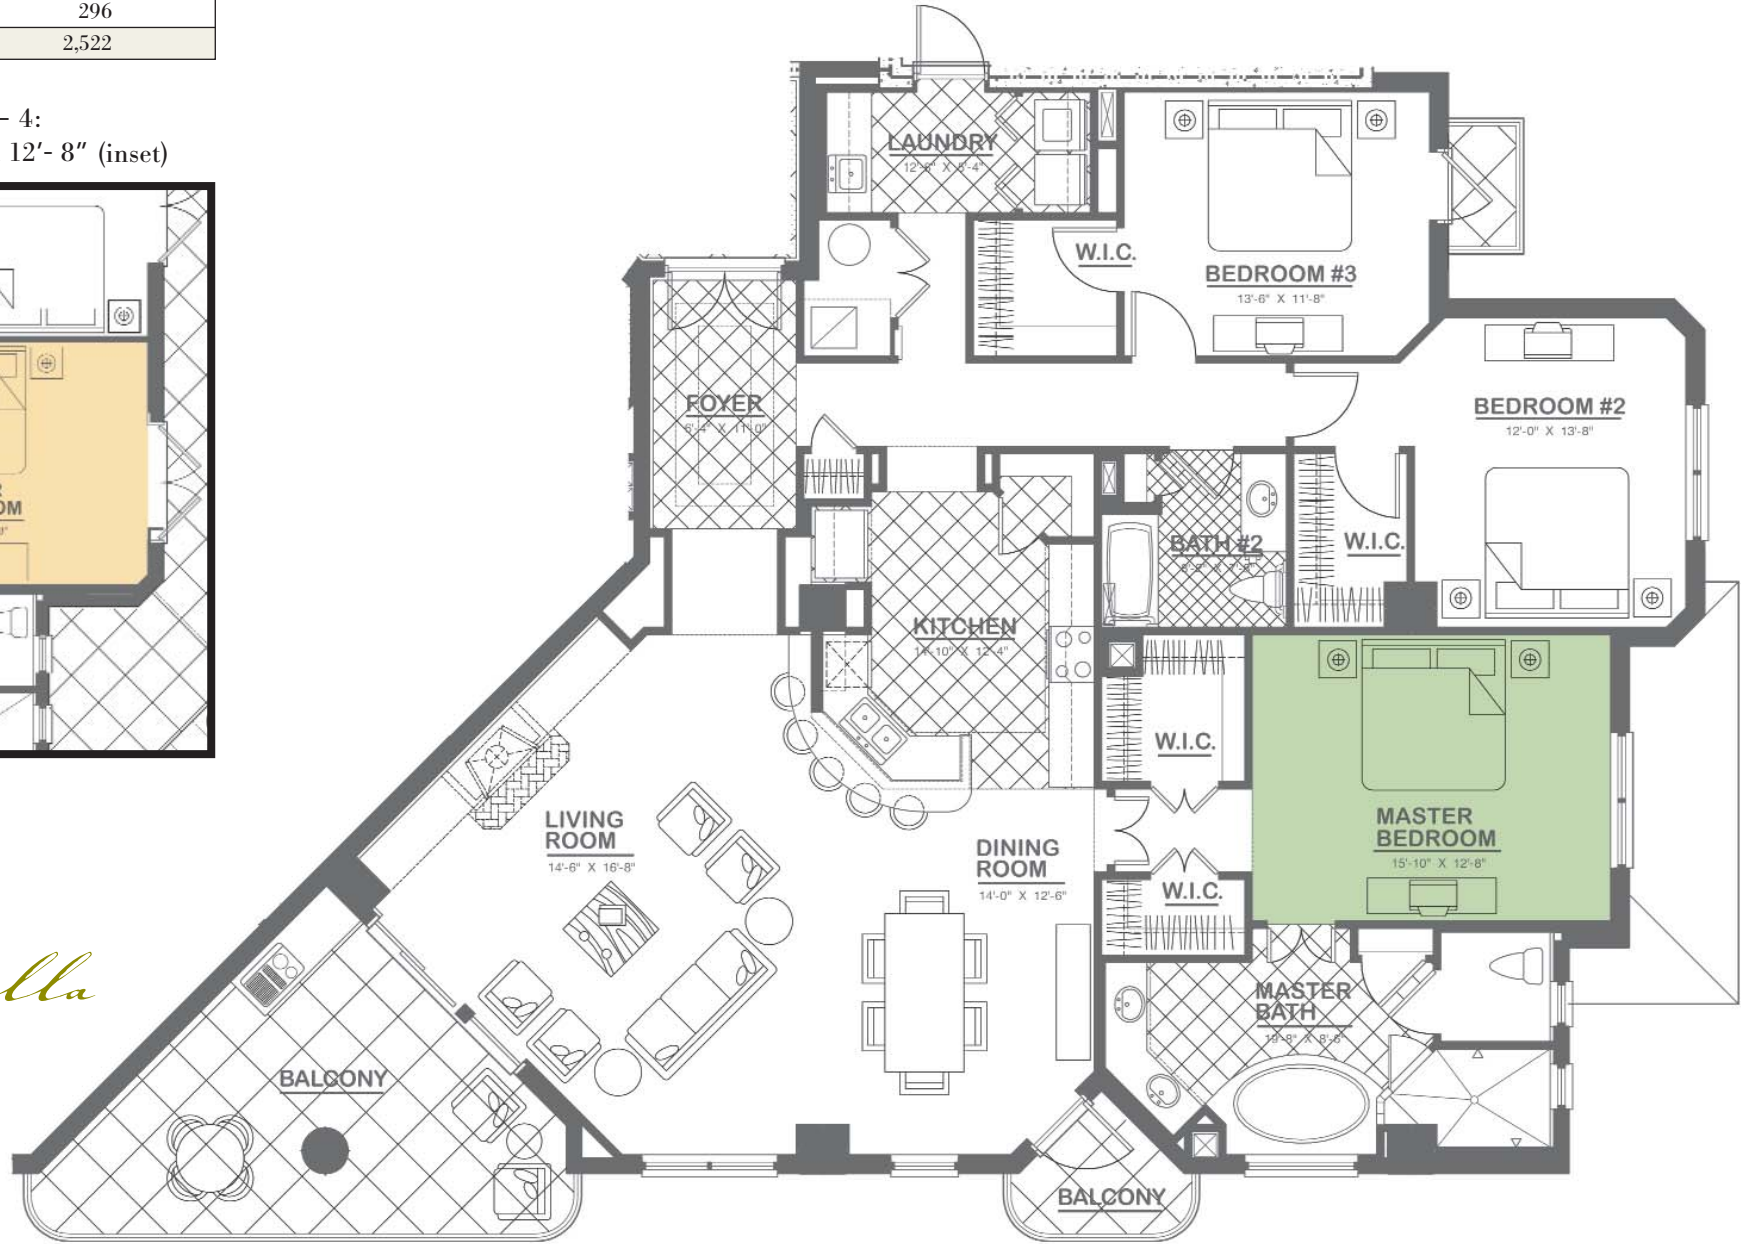

# Sage Palm • Floors 2 - 4

Sq. Footage	Flr. 2	Flrs. 3-4
Living Area	2,226	2,226
Balcony	659	296
Total	2,885	2,522

Master Bedroom for Floors 2 - 4:  
15'- 10" x 12'- 8" or 19'- 2" x 12'- 8" (inset)

*Palma Bella*