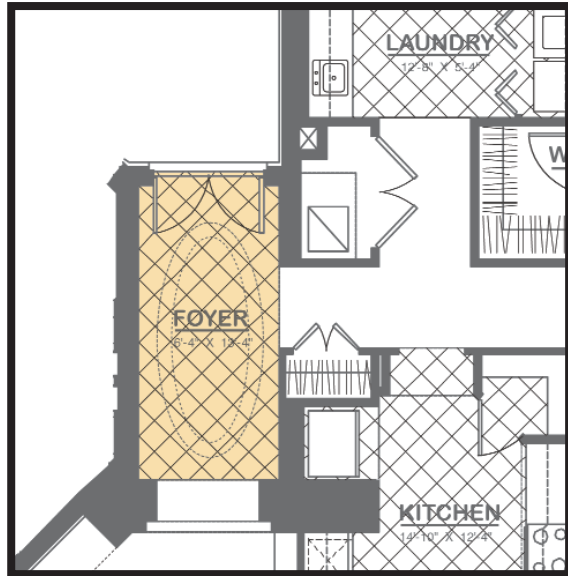

Sage Palm • Floors 2 - 4

Sq. Footage	Flr. 2	Flrs. 3-4
Living Area	2,226	2,226
Balcony	659	296
Total	2,885	2,522

Foyer for Floors 2 - 4:
6'-4" x 11'-0" or 6'-4" x 13'-4" (inset)

Palma Bella

Plans, material and specifications are subject to architectural, structural, and other revisions as they are deemed advisable by the developer, builder, or architect, or as may be required by law.