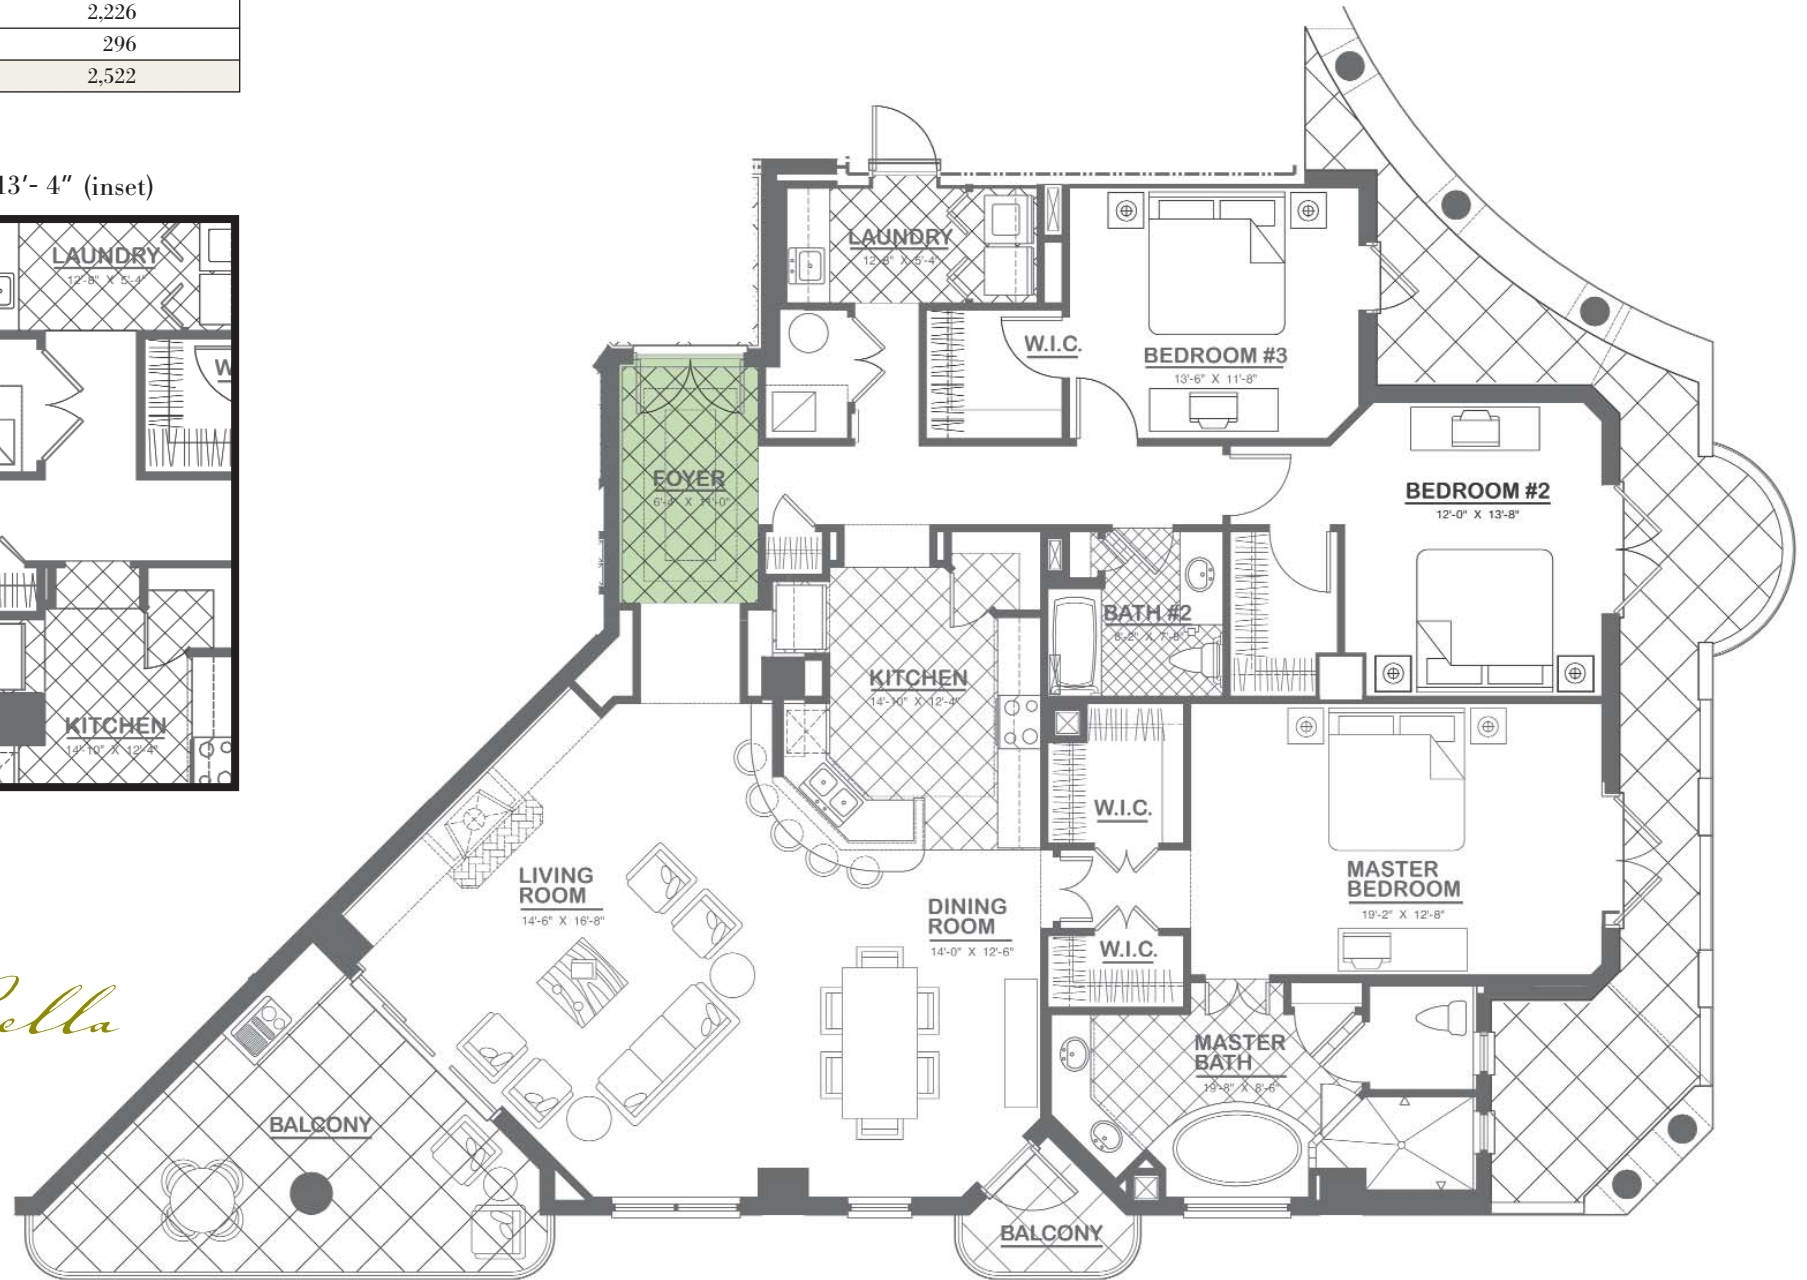

Sage Palm • Floors 2 - 4

Sq. Footage	Flr. 2	Flrs. 3-4
Living Area	2,226	2,226
Balcony	659	296
Total	2,885	2,522

Foyer for Floors 2 - 4:
6'-4" x 11'-0" or 6'-4" x 13'-4" (inset)

Palma Bella

Plans, material and specifications are subject to architectural, structural, and other revisions as they are deemed advisable by the developer, builder, or architect, or as may be required by law.