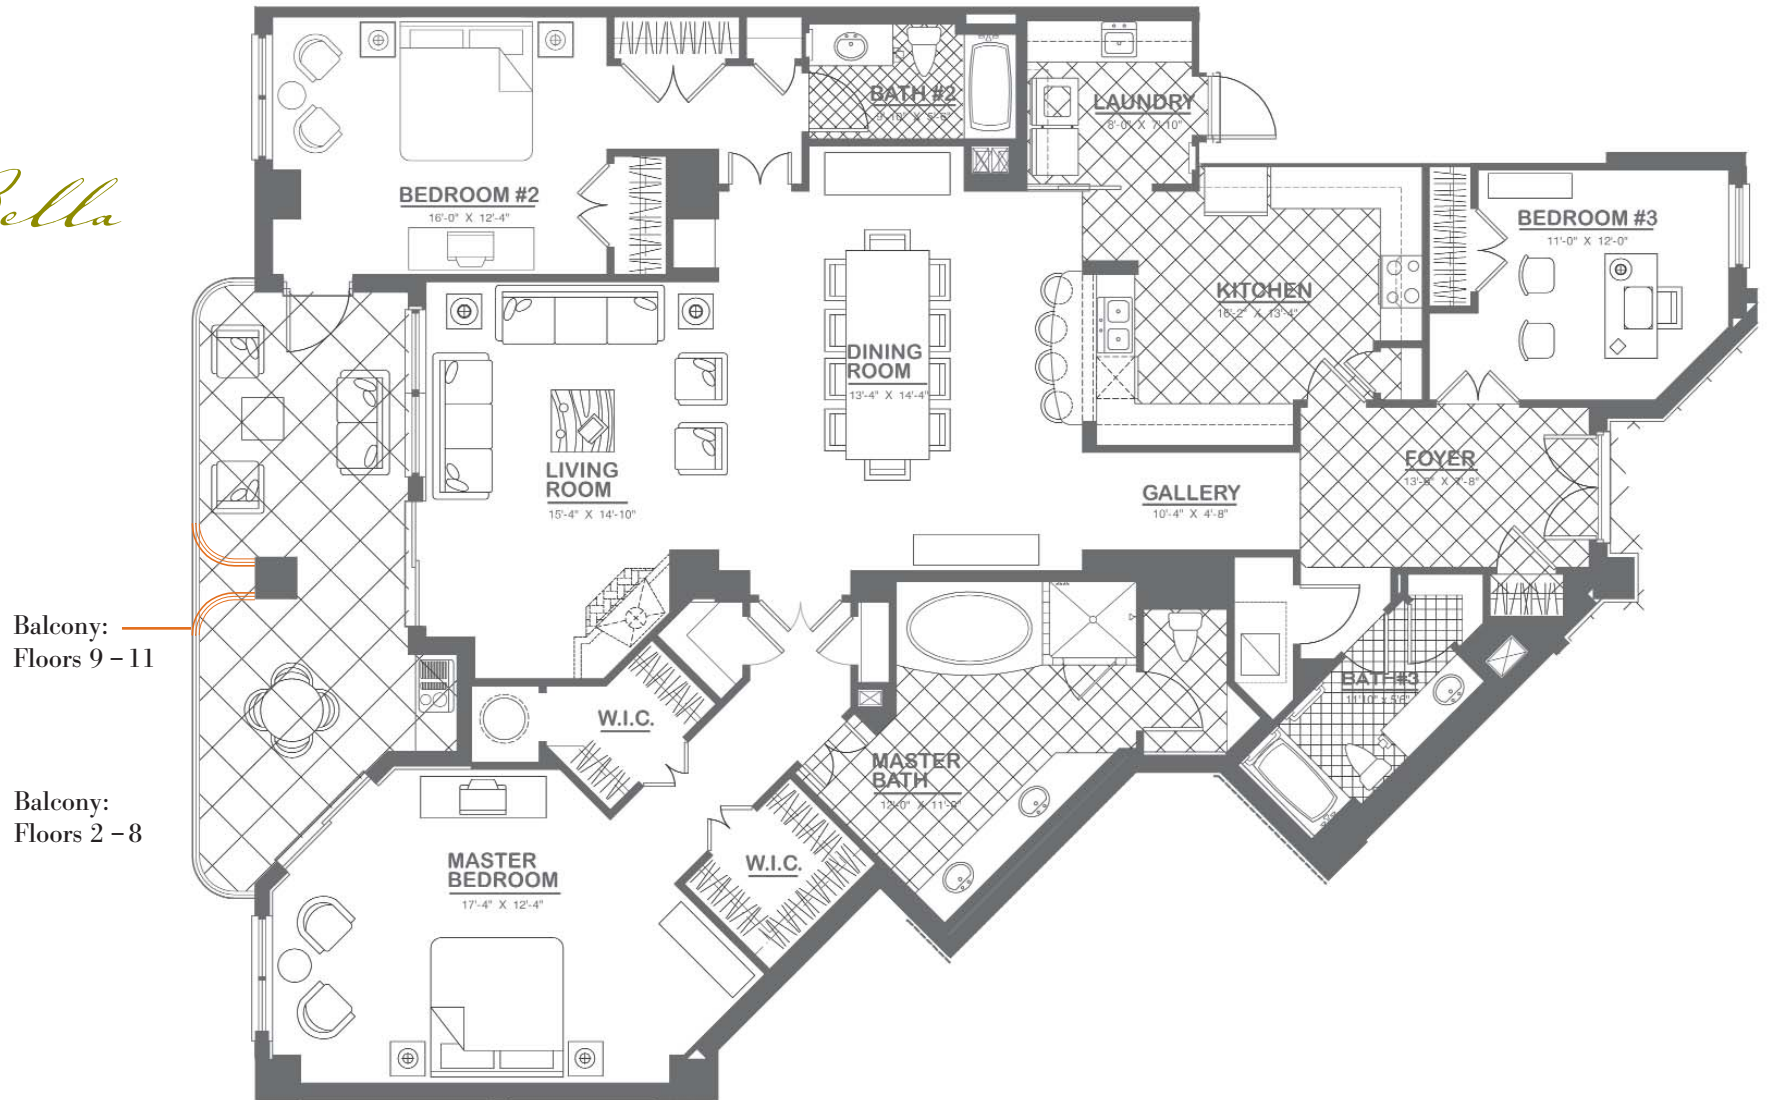

# Queen Palm • Floors 2 - 11

Sq. Footage	Flrs. 2-8	Flrs. 9-11
Living Area	2,546	2,546
Balcony	295	276
<b>Total</b>	<b>2,841</b>	<b>2,822</b>

*Palma Bella*

Balcony:  
Floors 9 - 11

Balcony:  
Floors 2 - 8