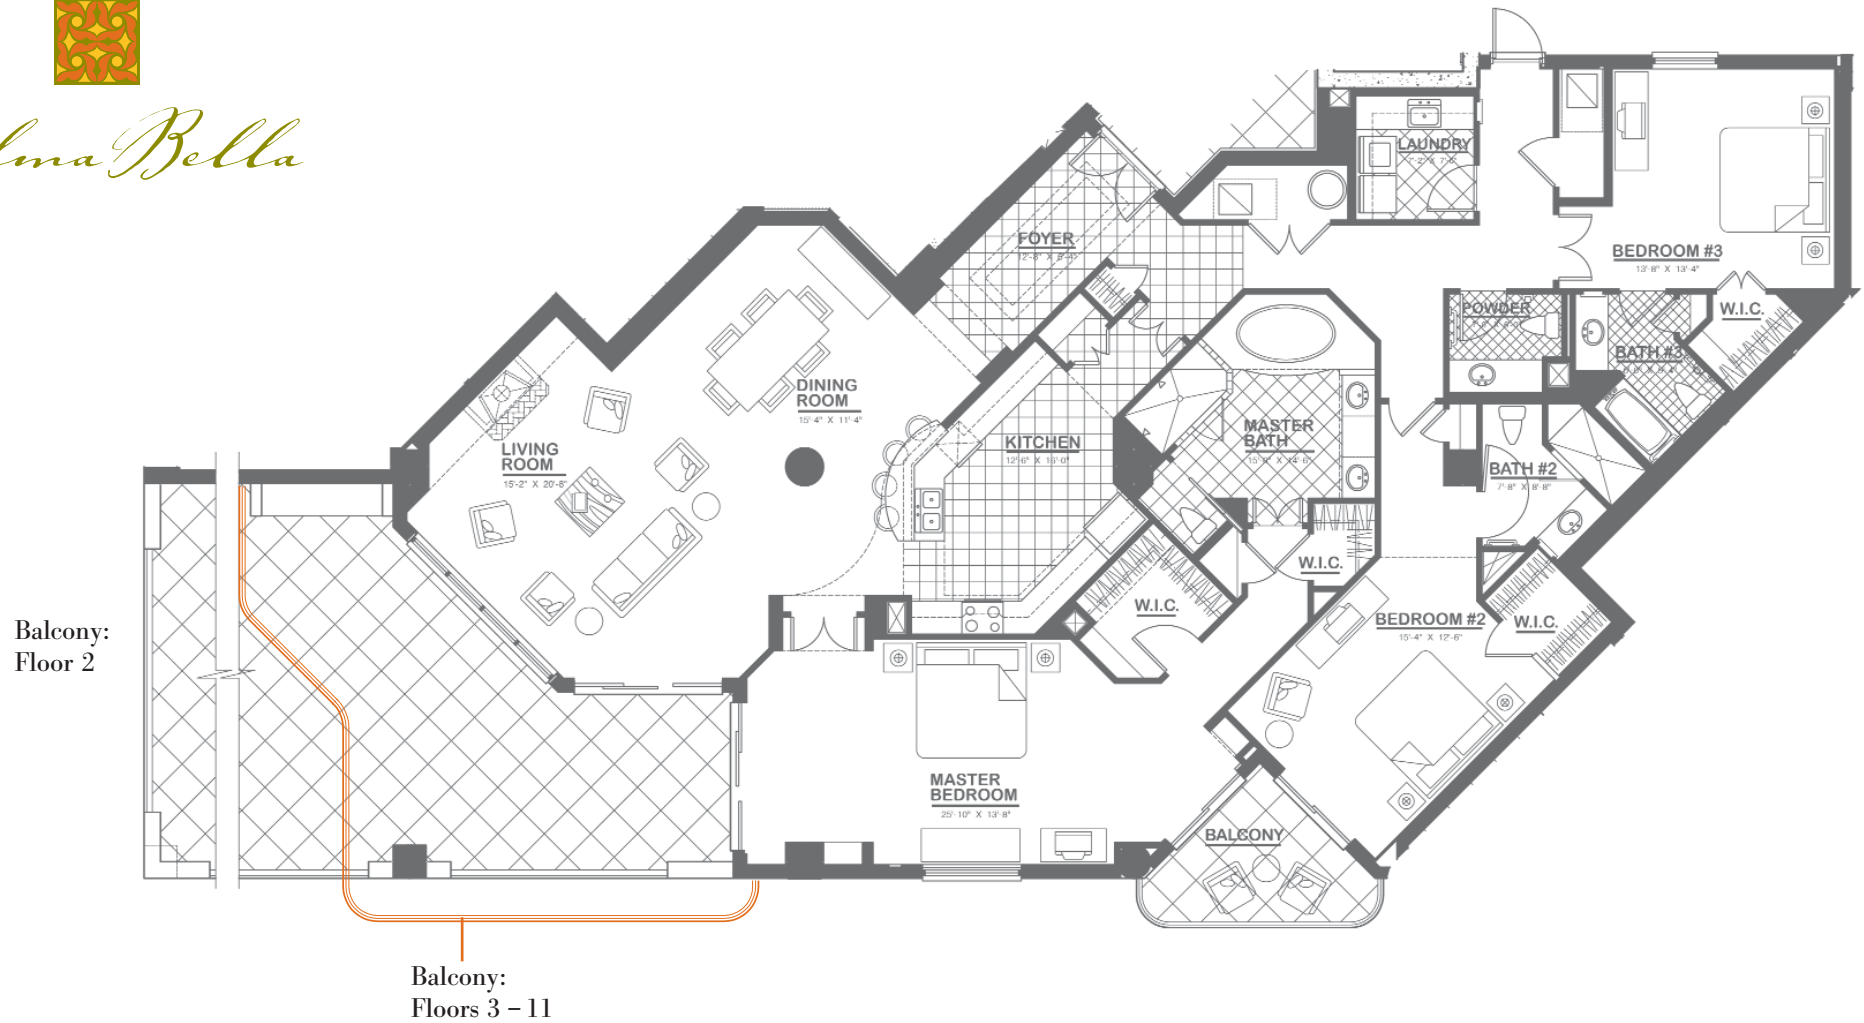

# Lady Palm • Floors 2 - 11

Sq. Footage	Flr. 2	Flrs. 3-11
Living Area	2,864	2,864
Balcony	863	582
Total	3,727	3,446

*Palma Bella*

*Plans, material and specifications are subject to architectural, structural, and other revisions as they are deemed advisable by the developer, builder, or architect, or as may be required by law.*